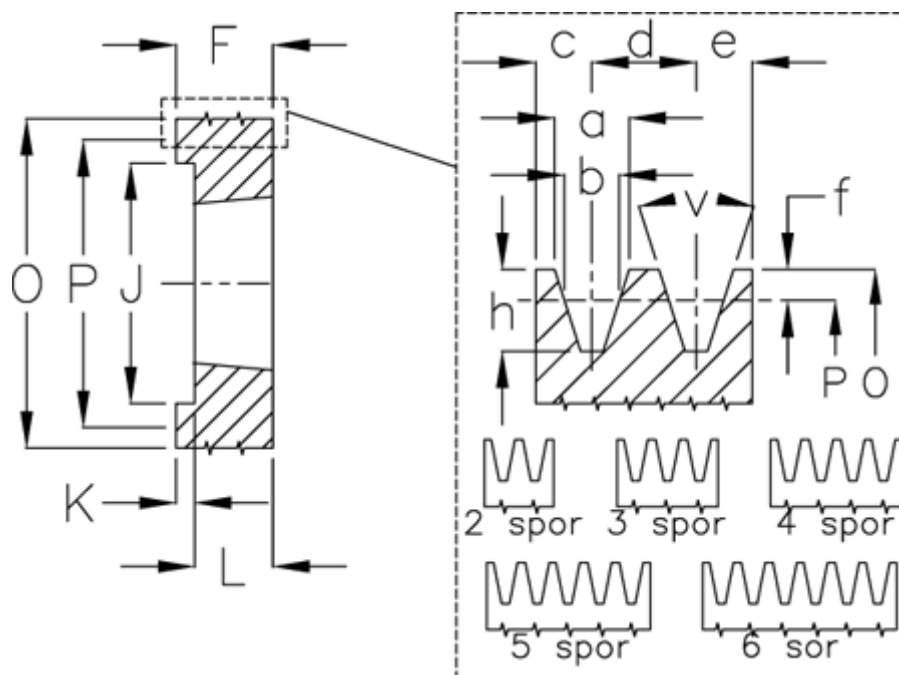

Article number: 604110009004

Description: V-belt pulley SPA 90/4 TL1615

Measures

a	= 12,7	For bush	= 1610	P	= 90
b	= 11	h	= 13,8	Type	= SPA
Bush ζ max	= 42	J	= 59.0	v	= 34 grader
c	= 10	K	= 27		
d	= 15	L	= 38		
e	= 10	m	= -		
f	= 2,8	Number of ribs	= 4		
F	= 65	O	= 95,5		